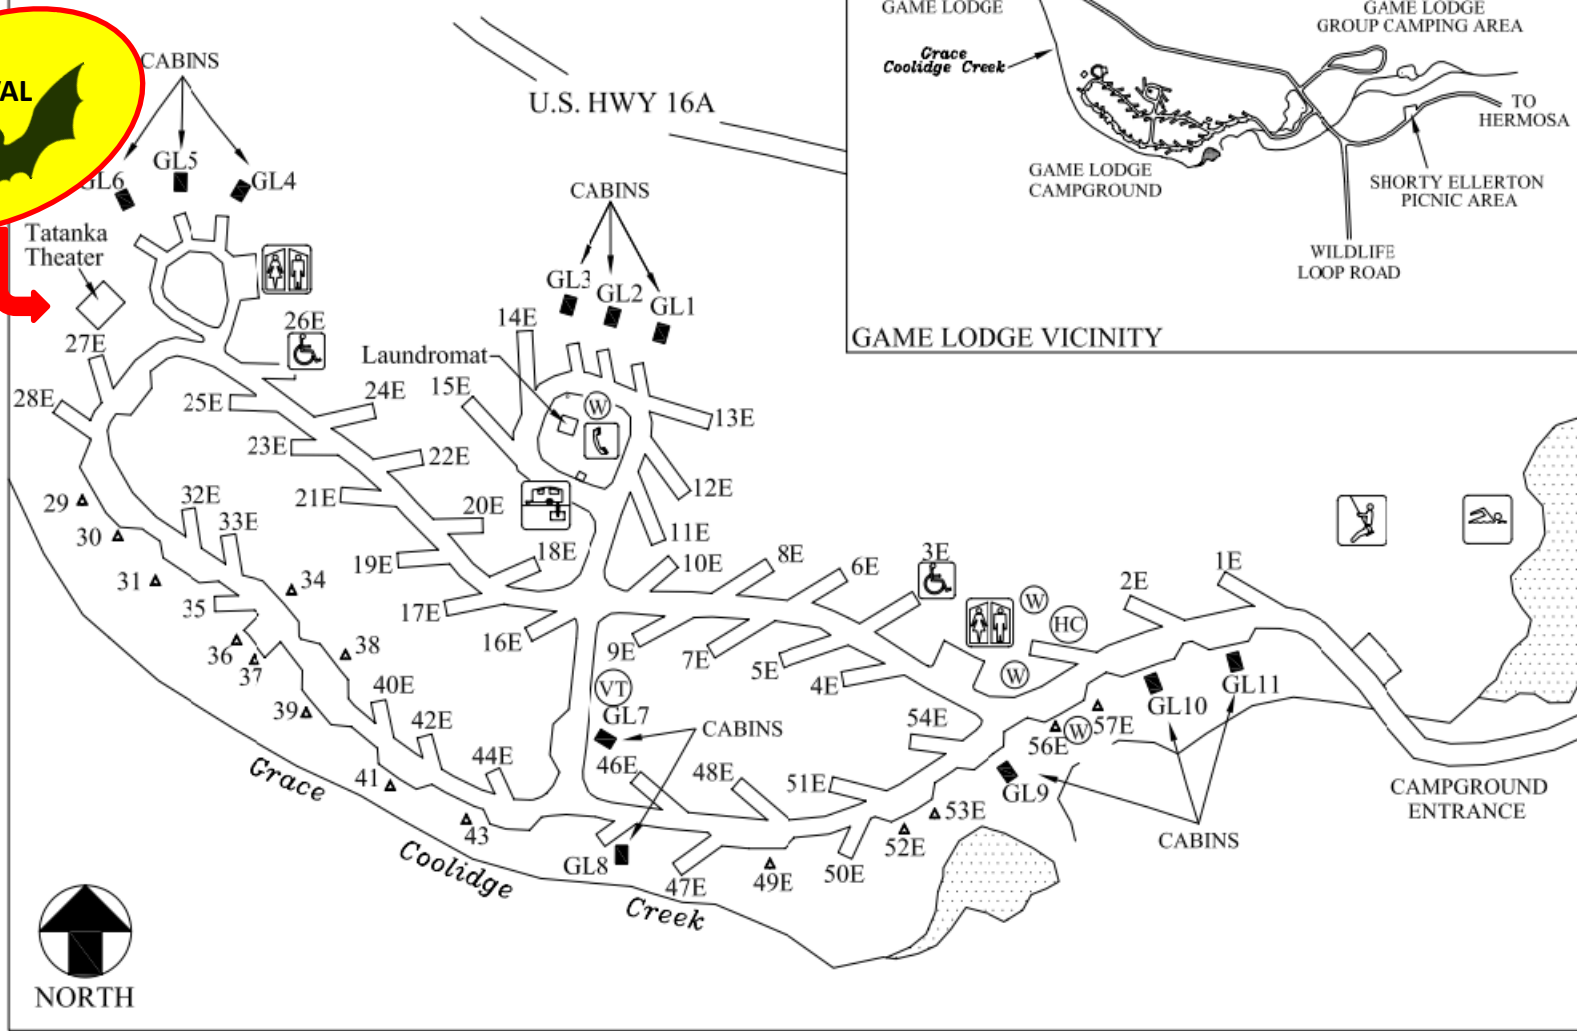

Held at the **TATANKA THEATRE** adjacent to **GAME LODGE CAMPGROUND**

**CUSTER STATE PARK**  
**GAME LODGE CAMPGROUND**

Enter through **GAME LODGE CG** entrance located off **HWY 16A**